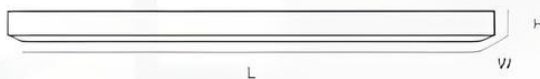

Unit of cm.		
	W	L	H
1T8	0.9	124	7
2T8	12	124	7