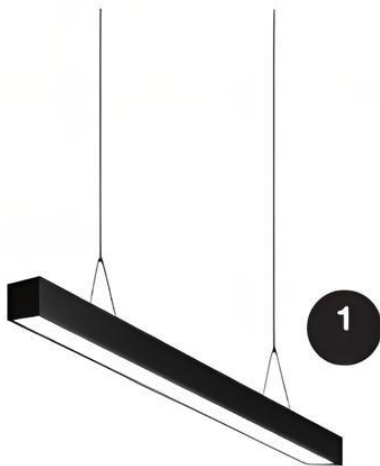

Surface mounted

Hanging

Office Light.

Material : Steel | Polystyrene

VL-23-LINEA-1T8-120-BK

T8 x 1

VL-23-LINEA-2T8-120-BK

T8 x 2